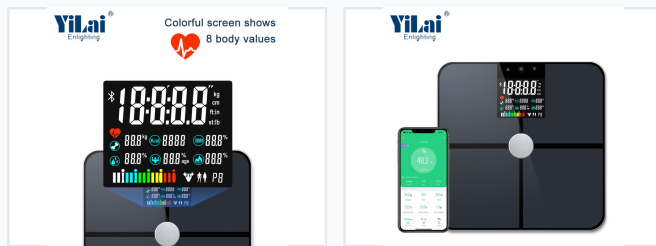

Smart Bluetooth Body Composition Scale with Heart Rate Monitor

This smart scale features a VA display and monitors heart rate. It measures multiple body composition values and syncs with the Ailink app via Bluetooth.

ADDITIONAL IMAGES

Overview

Comprehensive Health Monitoring

This Smart Bluetooth Body Composition Scale offers a professional-grade health tracking experience with a high-definition VA colorful display. Beyond simple weight measurement, it integrates heart rate monitoring and 18 different body metrics to provide a complete picture of physical wellness. Designed with a durable full-housing cover and a 6mm ITO tempered glass platform, it combines precision measurement technology with a sleek, modern aesthetic suitable for health-conscious users.

18

App Data Points

Measurement Capabilities

The high-definition VA display provides instant feedback on 8 essential health metrics, including heart rate and body fat percentage.

Supported Units

kg • lb • st

On-Scale Display Metrics

Weight, Body Fat, Water %, Muscle Mass, KCAL, BMI, Bone Mass, Heart Rate

Technical Specifications

Product Dimensions	319 x 319 x 25 mm
Platform Material	6mm ITO tempered glass
Display Type	VA Colorful Display
Display Size	92 x 75 mm