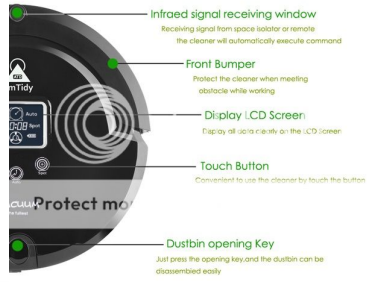

## Smart Auto Cleaning Robot Vacuum

This model offers four cleaning functions: sweep, vacuum, dry mopping, and sterilize. It easily handles various surfaces including hardwood, tile, linoleum, and low-pile carpets.

### ADDITIONAL IMAGES

#### Smart Cleaning Performance

This automated cleaning robot delivers a comprehensive maintenance solution for your home with integrated sweep, vacuum, dry mopping, and UV sterilization functions. Designed for convenience, it features intelligent sensor-based navigation, obstacle avoidance, and a low-profile design that easily slides under furniture. With automatic recharging capabilities and customizable scheduling, it ensures your floors remain pristine with minimal manual intervention.

## Technical Specifications

Intuitive LCD interface and touch controls for mode selection.