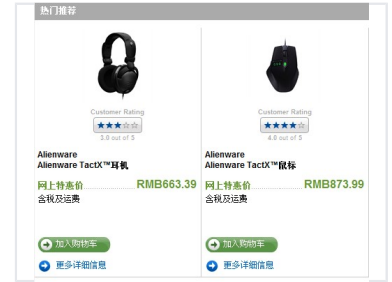

# Smart Access Control Card

This is a smart card used for access control systems. It provides a secure method for managing entry into restricted areas.