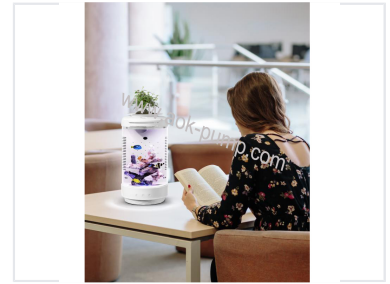

Small Indoor Aquarium with LED Lighting

This compact indoor aquarium is designed for small aquatic environments. It features integrated filtration, LED lighting, and a modern aesthetic, making it suitable for freshwater fish and aquatic plants.

ADDITIONAL IMAGES

Product Overview

Compact Indoor Aquatic Solution

This small indoor aquarium is designed for versatility, making it a perfect addition to any home or office desktop. It features an integrated LED lighting system and built-in filtration to ensure a healthy environment for small freshwater fish and aquatic plants. The modern aesthetic, combined with durable, high-quality construction, provides a relaxing and visually appealing experience with minimal maintenance.

Technical Specifications

Integrated Features

- Built-in LED lighting system
- Integrated water pump filtration
- Decorative plant holder
- Durable transparent acrylic construction

Maintenance

Easy to Maintain • Energy Efficient

Ideal Applications

Home Decor, Office Decoration, Tabletop Display, Aquatic Relaxation