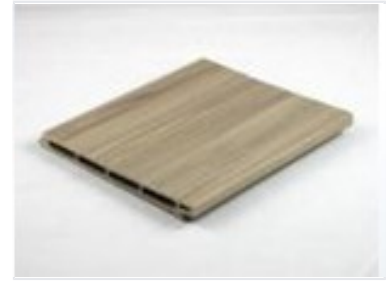

Slotted Wood-Look Decorative Accent

This is a rectangular decorative accent with a wood-like finish. It features a series of horizontal slots on one side.

Overview

Slotted Wood-Look Decorative Accent

This decorative accent piece features a sophisticated wood-look finish, designed to add texture and visual interest to interior spaces. Its rectangular form includes distinctive horizontal slots, offering a modern aesthetic suitable for various design applications. The piece is crafted to serve as a versatile element for architectural or decorative enhancement.

Design & Aesthetics

Finish Style	Wood-Look
Surface Features	Slotted, Horizontal Openings, Decorative
Form Factor	Rectangular