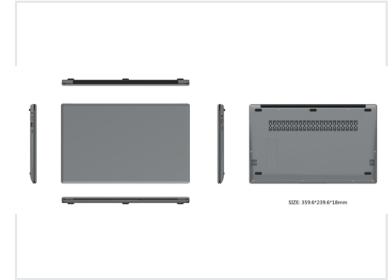

Slim Profile 15.6-inch Business Laptop

This sleek laptop features a 15.6-inch display with a narrow bezel and a full-size keyboard. Its slim profile and lightweight design make it suitable for on-the-go use.

ADDITIONAL IMAGES

Overview

Professional Business Performance

This 15.6-inch business laptop combines a sleek, modern aesthetic with high-performance utility, making it an ideal choice for professional environments. Designed with a slim profile and a narrow bezel display, it offers an immersive viewing experience while remaining highly portable for business travel. The full-size keyboard and responsive trackpad ensure comfort and efficiency for daily tasks, while the matte finish provides a sophisticated, smudge-resistant look suitable for any corporate setting.

Physical Dimensions

Dimensions

359.6 mm

Width

239.6 mm

Depth

18 mm

Thickness

Chassis Finish

Matte

Display & Input

Display Size	15.6 inch
Bezel Design	Narrow bezel
Input Features	Full-size keyboard, Responsive trackpad

System

Operating Environment	Windows
Cooling	Yes