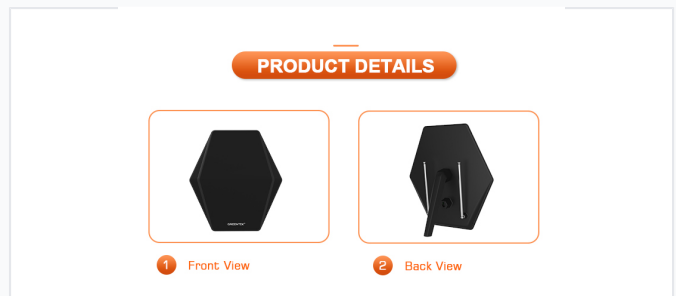

Sleek, slim-profile design suitable for discreet placement.

Interference Protection

4G LTE Filter • 5G Filter

Reception Capability

Full HD, Digital TV, UHF, VHF

Dimensions

200 x 110 x 220 mm

Color

Black