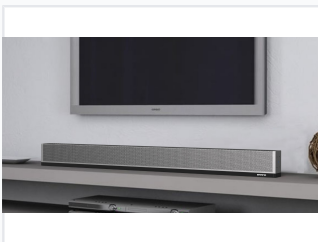

Slim Home Theater Sound Bar

This sound bar is a sleek and powerful audio solution designed to enhance any home entertainment setup. It features multiple drivers, advanced audio processing technology, and versatile connectivity options including HDMI ARC, optical input, and Bluetooth.

ADDITIONAL IMAGES

Overview

Compact Home Cinema Audio

This slim sound bar is designed to enhance your entertainment setup with a modern, unobtrusive profile. It features advanced audio technology to deliver immersive surround sound with minimal distortion. With versatile connectivity and a user-friendly remote interface, it serves as a seamless audio upgrade for any home theater environment.

Dimensions & Build

Dimensions

900 mm
Length

78 mm
Height

48 mm
Depth

Technical Specifications

Speaker Configuration

- 2-inch x 2 Speaker Drivers
- 2-inch x 2 Passive Radiators

Connectivity

Bluetooth, AUX IN, USB Playback

Features

Included Features

- Remote Control
- Slim Profile Design
- Wall-Mountable
- Digital Surround Sound