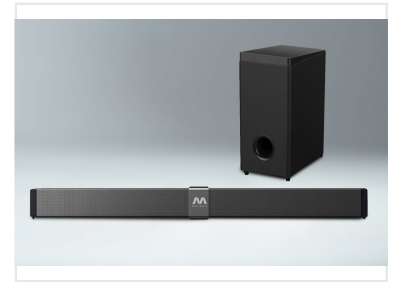

Sleek Sound Bar with Subwoofer

This sound bar provides an immersive audio experience with a sleek design. The system includes a dedicated subwoofer to enhance bass response and create a dynamic soundstage.

Overview

Immersive Audio Experience

The GEOMETRY Sound Bar system delivers a rich and dynamic soundstage, perfect for enhancing home entertainment setups. Designed with a slim profile, it fits seamlessly under your TV or can be wall-mounted for a clean look. With a dedicated subwoofer included, users can enjoy enhanced bass response that brings movies, music, and gaming to life.

Audio Performance

System Components

- Sound Bar Unit
- Dedicated Subwoofer

Connectivity

Input Connectivity

Bluetooth, HDMI ARC, Optical Input

Design & Installation

Mounting Options

Wall Mountable • Under-TV Placement

Profile

Slim