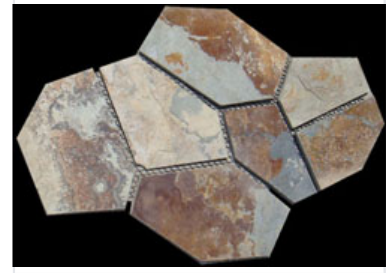

# Slate Mosaic Tile for Flooring and Walls

Irregularly shaped slate tiles are arranged in a mosaic pattern. The mosaic features varying sizes and shapes of slate pieces, creating a natural and rustic aesthetic suitable for flooring, wall coverings, or decorative accents.

### Natural Slate Mosaic Tile

This slate mosaic tile features an irregular, organic design that brings a rustic and natural aesthetic to any space. Composed of varying sizes and shapes of slate pieces, it showcases a rich palette of earthy tones including browns, grays, and rust colors. It is a versatile solution suitable for both flooring and wall applications, perfect for creating unique decorative accents.

### Color Palette

Browns • Grays • Rust

### Design Style

Rustic, Mosaic, Irregular Shape