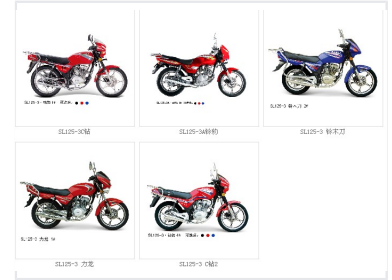

SL125-3 Series Motorcycle

The SL125-3 series motorcycle includes various models and color options. These motorcycles feature distinct design elements.

Overview

SL125-3 Series Motorcycle Overview

The SL125-3 Series is a versatile range of motorcycles designed to meet diverse rider preferences and functional requirements. This series encompasses multiple distinct models, offering various design aesthetics and color schemes to suit different market needs. Engineered for reliability and performance, these motorcycles provide a robust solution for daily commuting and professional use.