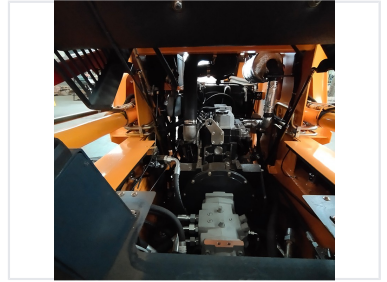

# Skid Steer Loader with Snowplow Attachment

This skid steer loader is equipped with a snowplow attachment for efficient snow removal. Its compact design allows for maneuverability in tight spaces, making it suitable for road and pavement maintenance.

## ADDITIONAL IMAGES

### High-Performance Skid Steer Loader

This versatile skid steer loader is engineered for demanding work environments, featuring a robust chassis design that ensures stability and comfort. Equipped with a powerful diesel engine and a high-efficiency hydraulic system, it provides excellent vertical lift capability for superior load and carry operations. The ergonomic cabin design prioritizes operator safety and productivity, making it an ideal choice for road construction, pavement maintenance, and winter snow removal tasks.