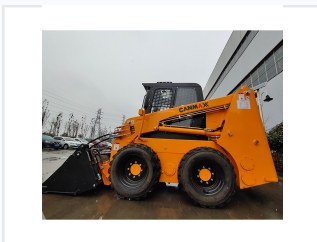

Skid Steer Loader

This skid steer loader is a versatile machine designed for various construction and earthmoving applications. Its compact design and maneuverability make it ideal for working in confined spaces.

ADDITIONAL IMAGES

Overview

High-Performance Skid Steer Loader

This versatile skid steer loader is engineered for demanding construction and earthmoving tasks, featuring a specialized chassis design that ensures excellent stability and comfort across various working conditions. Equipped with a powerful, fuel-efficient engine and a robust vertical-lift hydraulic system, it maximizes lift capacity and reach for efficient load-and-carry operations. The ergonomic cabin enhances operator safety and productivity, while the quick-change hydraulic coupler system streamlines attachment transitions for increased job site efficiency.