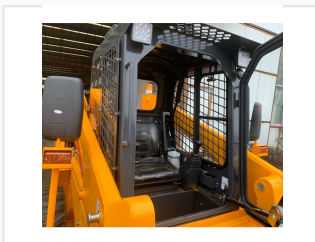

Skid Steer Loader

The skid steer loader is a versatile machine for construction, landscaping, and agriculture. It features a robust hydraulic system, providing exceptional lifting capacity and breakout force.

ADDITIONAL IMAGES

Overview

High-Performance Skid Steer Loader

This versatile skid steer loader is engineered for demanding construction, landscaping, and agricultural environments. It features a robust chassis design for superior stability and a spacious, operator-focused cabin that enhances safety and comfort during long shifts. With advanced hydraulic systems and powerful lifting capabilities, this machine provides the precision and efficiency required for complex material handling tasks.