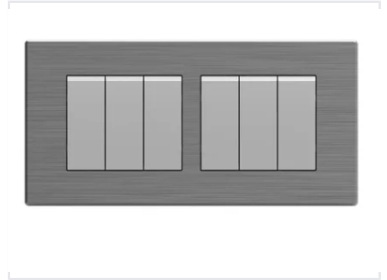

# Six-Gang One-Way Light Switch with Stainless Steel Faceplate

This six-gang, one-way light switch is designed with a stainless steel faceplate. It allows control of multiple lighting circuits from one location.

### Professional Lighting Control

This six-gang, one-way light switch is engineered for centralized lighting management in both residential and commercial environments. Featuring a robust stainless steel faceplate, it combines a sleek, modern aesthetic with high durability. Designed for reliable daily performance, this unit provides individual on/off control for up to six distinct lighting circuits from one convenient location.

## Technical Specifications

Number of Gangs	6
Switch Type	One-way
Faceplate Material	Stainless Steel