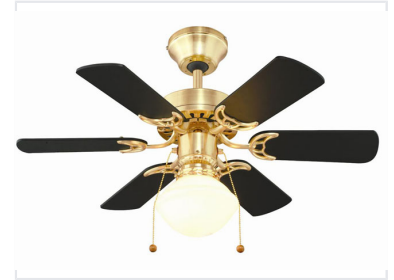

## Six-Blade Ceiling Fan with Light

This ceiling fan provides air circulation for indoor spaces. It features six blades and an integrated light fixture with a frosted glass shade.

#### Elegant Six-Blade Ceiling Fan with Integrated Lighting

This sophisticated ceiling fan combines functionality with aesthetic appeal, featuring a robust six-blade design and an integrated light fixture. The brass-colored motor housing and dark-toned blades provide a classic, refined look suitable for professional and residential interiors. Equipped with a frosted glass shade, this unit offers both air circulation and ambient lighting, controlled conveniently via pull chains.

### Design & Construction

Blade Count	6
Finish Style	Brass-colored housing, Dark-colored blades, Frosted glass shade

#### Key Features

- Six-blade configuration for efficient airflow
- Decorative metal blade arms
- Integrated light fixture with frosted shade
- Classic brass-tone finish

Control Type	Pull chain operation
Integrated Lighting	Yes