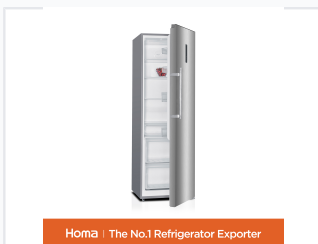

Single Door No-Frost Refrigerator, 60x185 cm

This single-door, no-frost refrigerator is designed for efficient cooling and convenient storage. It measures 60cm in width, 70cm in depth, and 185cm in height and is available in inox, silver, black, and white.

ADDITIONAL IMAGES

Product Overview

Efficient Cooling Performance

This single-door, no-frost refrigerator combines modern cooling technology with a sleek, 60x185 cm design suitable for various kitchen layouts. It features total no-frost functionality to prevent ice buildup and includes smart modes like super cooling, holiday, and lock settings for versatile operation. With a generous 359L net capacity and an energy-efficient Class E rating, it offers a reliable storage solution for professional environments.

Technical Specifications

Net Capacity

359 L

Net Fridge Capacity

Energy Efficiency Class

EU Class E

Dimensions

60 x 185 cm