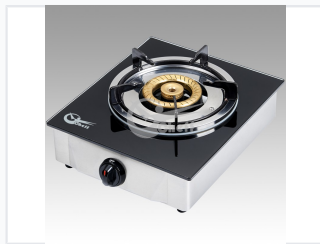

Single Burner Tempered Glass Gas Stove

This single burner gas stove features a tempered glass surface that is easy to clean. It has a brass burner cap for efficient heat distribution and an ABS knob for precise flame control.

ADDITIONAL IMAGES

Product Overview

Sleek and durable single-burner design for modern kitchens.

Compact High-Efficiency Gas Stove

This single-burner gas stove combines durability with modern efficiency, featuring a sleek tempered glass surface that is both aesthetically pleasing and easy to clean. Designed for low gas consumption and high thermal efficiency, it helps save time and money in the kitchen. Equipped with an automatic Piezo ignition system and a reliable brass burner, it provides consistent performance and precise flame control.

Technical Specifications

Tempered glass cooktop designed for easy cleaning and high heat efficiency.

Glass Thickness

- 7mm
- 8mm

Panel Material

Tempered Glass

Body Construction

Powder Coated, Stainless Steel

100 %

Gas Efficiency

Burner Type

Infrared Burner

Burner Cap Material

Brass

Knob Material

ABS