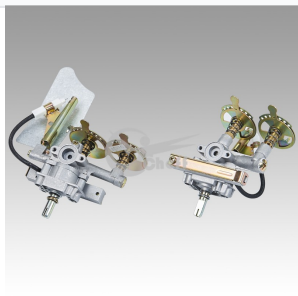

Single Burner Tempered Glass Gas Stove

This single burner gas stove features a tempered glass surface that is easy to clean. It has a brass burner cap for efficient heat distribution and an ABS knob for precise flame control.

Technical Specifications

Tempered glass cooktop designed for easy cleaning and high heat efficiency.

Glass Thickness

- 7mm
- 8mm

Panel Material

Tempered Glass

Body Construction

Powder Coated, Stainless Steel

Performance & Features

Precision-engineered valve assembly ensures safe gas flow and ignition.

Durable ABS knob provides tactile and precise flame control.

Ignition

Automatic Piezo

Performance Highlights

1

Burner Count