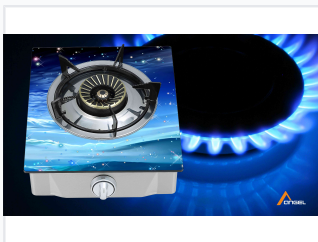

Single Burner Glass Top Gas Stove

This single burner gas stove features a durable glass top with a decorative design. Its compact design makes it suitable for small kitchens or limited cooking spaces.

ADDITIONAL IMAGES

Product Overview

Compact Cooking Solution

This single burner gas stove features a durable glass top with an artistic, decorative design, making it a stylish addition to any kitchen. Engineered for efficiency, it includes a central brass burner and stainless steel ring for optimal heat distribution. Its robust base and sturdy pot supports ensure stability, while the compact footprint is ideal for small kitchens, apartments, or outdoor cooking environments.

Technical Specifications

Burner Type	Central brass burner
Surface Material	Durable glass top
Burner Ring Material	Stainless steel
Control Mechanism	Front-mounted control knob

Features

Key Features	Compact Design, Easy to Clean, Heat Efficient, Stable Base
--------------	--