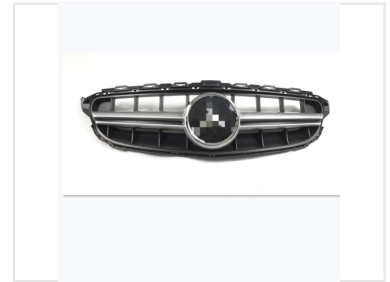

# Silver Front Grille for Mercedes-Benz W205 C63 (2013-2015)

This front grille is designed for Mercedes-Benz W205 C63 models manufactured between 2013 and 2015. It features a silver finish with a black mesh background and provides a direct fit for easy installation.

### Premium Front Grille Upgrade

This silver front grille is specifically designed to enhance the aesthetic appeal of your vehicle, offering a sporty and aggressive look. Constructed from durable ABS material, it ensures long-lasting performance and resistance to environmental elements. The design provides direct fitment for seamless integration with the vehicle's front end, making installation straightforward.

## Material & Design

Material	ABS
Finish	Silver with black mesh
Key Features	Durable, Weather Resistant, Sporty Design