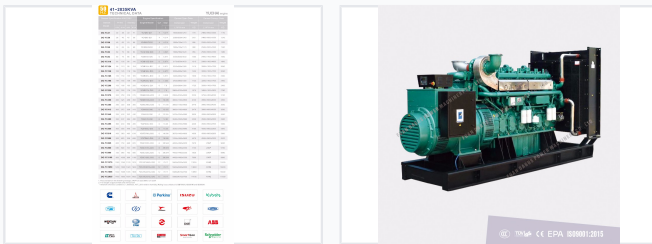

Silent Diesel Generator Set

This silent diesel generator set provides a reliable power source with minimal noise. It is designed for industrial and commercial applications requiring dependable energy.

ADDITIONAL IMAGES

Product Overview

Professional Silent Diesel Generator Sets

These professional-grade, water-cooled diesel generator sets are engineered for exceptional reliability across industrial, military, and marine applications. Featuring highly intelligent digital control systems, they support advanced remote monitoring, group control, and automatic fault protection. Built for endurance, these units maintain rated power output at altitudes up to 1000m and offer reliable performance with low noise, low emissions, and superior fuel efficiency.