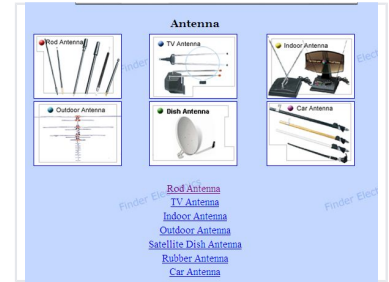

Signal Receiving Antenna

These antennas are designed to receive signals for various applications. They are used in television, radio, satellite, and mobile communication systems.

Overview

Versatile Signal Reception Solutions

This collection of signal receiving antennas offers a comprehensive range of solutions for diverse communication and entertainment needs. Designed to ensure optimal signal performance, these units cater to various applications including television broadcasting, satellite communication, and automotive radio reception. Whether for indoor, outdoor, or mobile environments, these antennas provide reliable connectivity and clarity.