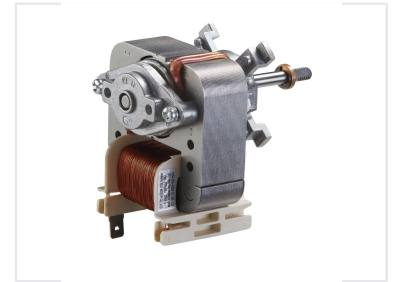

Shaded Pole AC Motor for Ventilation

This shaded pole motor is designed for air conditioners and ventilation equipment. It operates on 220-240Vac at 50/60Hz with a power consumption of 26W.

Product Overview

Compact Ventilation Motor

This shaded pole AC motor offers a stable and simple structure designed for reliable, low-noise operation without electromagnetic interference. It is perfectly suited for light-load starting applications in various home and professional appliances. The unit supports customizable production to meet specific technical requirements and holds major international safety certifications.