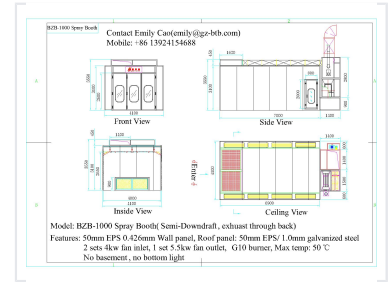

Semi-Downdraft Spray Booth

This semi-downdraft spray booth provides a controlled environment for painting applications. It features a ventilation system to remove overspray and contaminants.

ADDITIONAL IMAGES