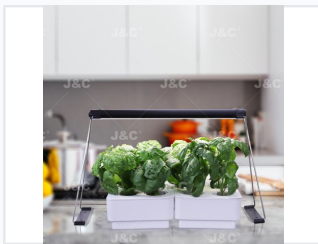

Seedling Starter Tray Grow Light

This grow light is designed for seedling starter trays, green boxes, and pot plants. It features easy installation and comes in a small pack.

ADDITIONAL IMAGES

Product Overview

Professional Seedling Growth Solution

This compact grow light system is engineered to enhance germination rates and shorten growth cycles for seedlings, succulents, and herbs. Designed for versatility, it integrates seamlessly with standard seedling starter trays, green boxes, and potted plants. Its efficient, tool-free installation makes it an ideal solution for year-round indoor gardening, regardless of seasonal light limitations.

Key Features

Available Colors

White • Black

Suitable Applications

Seedling Starter Trays, Green Boxes, Pot Plants, Indoor Gardening, Succulents, Herbs

Installation

Tool-free, easy and efficient assembly

Growth Benefits