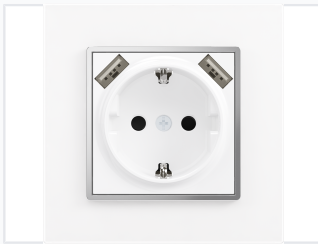

ADDITIONAL IMAGES

Product Overview

Modern Charging Convenience

This premium Schuko wall socket integrates dual USB charging ports, providing a streamlined power solution for modern homes and offices. Designed for the European market, it combines standard AC power delivery with high-efficiency USB device charging in a sleek, compact 86mm form factor. The unit is built with high-quality tempered glass, ensuring both aesthetic appeal and long-term durability in any interior setting.

Technical Specifications

Electrical Performance

16 A

Max Current

250 V

Max Voltage

Dimensions	86mm x 86mm x 3mm
Material	Tempered Glass Panel

Compliance & Quality

Certifications	CE, ROHS, SAA, VDE, NF
Warranty	5 Years

Logistics & Customization

Packaging Details

- 10 PCS per Box
- 100 PCS per Carton

Available Customizations

Custom Logo • Custom Packaging