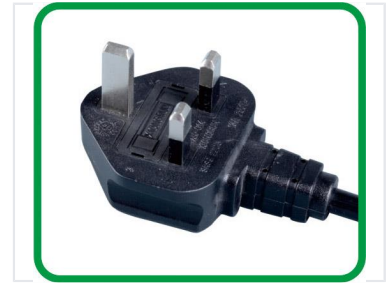

## Saudi Arabia SASO Power Cord

This power cord is suitable for electric appliances requiring a SASO standard connection. It features a three-pin plug, ensuring a secure and stable power supply.

#### Professional Saudi Arabia Power Cord

This three-pin power cord is specifically engineered to meet the electrical standards required for the Saudi Arabian market. Designed with safety and reliability in mind, it adheres to the SASO 443/ 2203 standard for 250V applications. It provides a secure and stable power connection suitable for a wide range of kitchen appliances and professional equipment.