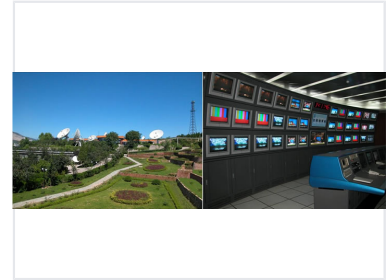

Satellite Broadcasting System for Data, Radio, and TV

This satellite broadcasting system integrates data, radio, and TV programs into a single service platform. It comprises satellite uplink stations and numerous satellite receiving terminals.

System Overview

Integrated Satellite Broadcasting Platform

This comprehensive satellite broadcasting system serves as an integrated platform for distributing data, radio, and television programs. The infrastructure is designed to facilitate seamless signal management, consisting of high-capacity satellite uplink stations and an expansive network of receiving terminals. It is an ideal solution for large-scale broadcasting requirements that demand reliability and high-speed data transmission.