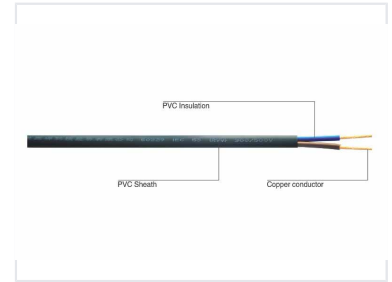

# RVV Sheathed Flat Flexible Cable

This RVV series cable is designed for use in household appliances and small electrical instruments. It is also suitable for dynamic lighting and controlling power cords.

### Professional Flexible Cabling Solution

The RVV sheathed flat flexible cable is engineered for versatility and reliability in demanding electrical environments. Utilizing twisted strands of plain copper conductors, this cable provides excellent conductivity while maintaining superior flexibility for complex installations. Protected by high-grade PVC insulation and a robust outer sheath, it ensures long-term durability and safety for your professional wiring requirements.