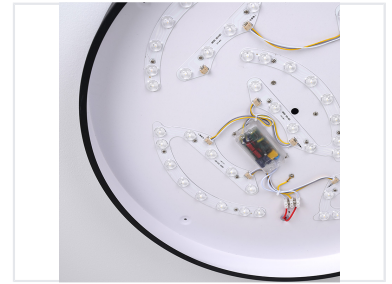

Round LED Ceiling Light Fixture

This LED ceiling light features a modern design with a circular profile. It provides bright, even illumination using energy-efficient LED technology.

ADDITIONAL IMAGES

Product Overview

Modern LED Ceiling Illumination

This round LED ceiling light fixture combines a sleek, modern aesthetic with versatile lighting control, making it an ideal choice for various indoor environments. Featuring a durable iron and acrylic construction, it offers adjustable brightness and color temperature settings via remote control to suit any mood or time of day. With its efficient design and integrated night light mode, this fixture provides both functional illumination and ambient comfort for residential or commercial spaces.

Physical Specifications

Dimensions	Diameter: 500mm, Height: 50mm
Materials	Iron, Acrylic

Electrical Performance

Performance Metrics

80 Ra

CRI

0.5

Power Factor

90 lm/w

Max Efficiency

Power Consumption	72 W
Input Voltage	180-265V

Lighting Features

Control & Adjustability

- Remote Control Included
- Dimmable (10-100%)
- CCT Changeable (2800-7000K)
- Integrated Night Light Mode