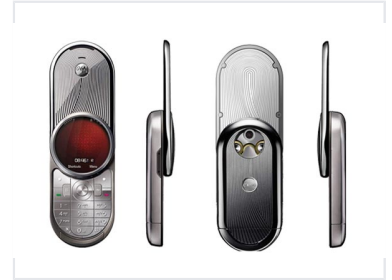

Rotating Design Feature Phone

This mobile phone features a unique rotating design and a circular display. It has a built-in camera, multimedia playback, and standard connectivity options.

Product Overview

Innovative Rotating Design

This feature phone combines a distinctive rotating design with a classic, reliable user interface. It is engineered for users who value a blend of modern aesthetics and functional simplicity, featuring a circular display for quick notifications and a tactile keypad. Built with premium materials, this device offers a sleek, professional mobile experience suitable for essential communication needs.

Design & Display

Design Type	Rotating
Display Features	Circular Display, Notification Ready

Hardware & Interface

Keypad Layout

- Numeric keys 0-9
- Asterisk (*)
- Pound (#)
- Menu/Shortcuts

Input Method	Classic Physical Keypad
--------------	-------------------------