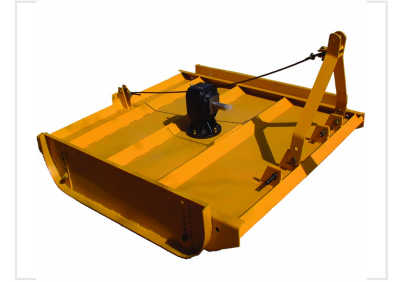

# Rotary Mower for Pasture Maintenance

This rotary mower is suitable for cleaning and slashing in bush and grassland, as well as improving uneven ranch conditions. The machine is designed to be durable, easy to operate and maintain, and adjustable in cutting height, offering excellent working performance.

## ADDITIONAL IMAGES

### Versatile Pasture Maintenance Solution

The 9G series rotary mower is a robust agricultural implement specifically designed for cleaning and slashing in bush, grassland, and uneven ranch environments. Its scientific design ensures durability and high performance while remaining easy to operate and maintain for professional farmers. With adjustable cutting heights and a PTO-driven mechanism, it provides a clean and even cut across various terrains, making it an ideal choice for large-scale vegetation management.

## Technical Specifications

Standard three-point hitch allows for easy attachment to a wide range of agricultural tractors.

Reliable power transfer via a heavy-duty PTO shaft for consistent cutting performance.