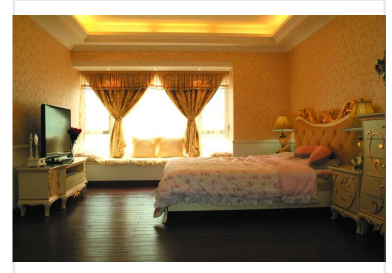

Rosewood Effect Decorative Flooring

Rosewood effect wood flooring provides a decorative surface for interior spaces. It enhances the aesthetic of rooms with its warm color tones and elegant appearance.

Product Overview

Elegant Rosewood Aesthetic

This decorative flooring captures the timeless beauty of hand-scraped rosewood, bringing a sense of luxury and warmth to any interior space. Designed with rich, dark tones, it creates a sophisticated foundation suitable for high-end residential or commercial settings. The finish emphasizes depth and elegance, making it an ideal choice for those seeking a classic, cozy atmosphere.

Design & Aesthetics

| | |
|-------------|--------------------------------|
| Wood Effect | Hand-scraped Rosewood |
| Color Tone | Dark |
| Style | Classic, Luxurious, Decorative |