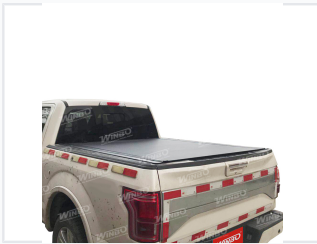

Roll-Up Truck Bed Tonneau Cover for Ford F-150

This roll-up tonneau cover is designed for Ford F-150 pickup trucks. It features a durable, weather-resistant construction that protects cargo and provides easy access to the truck bed.

ADDITIONAL IMAGES

Product Overview

Premium Roll-Up Tonneau Cover

This roll-up tonneau cover is engineered specifically for Ford F-150 pickup trucks, combining a sleek, low-profile design with robust cargo protection. It features a durable, weather-resistant construction that safeguards your load from the elements and theft while helping to improve overall fuel efficiency by reducing aerodynamic drag. Designed for convenience, the cover offers a smooth rolling mechanism for quick bed access and a simple, drill-free installation process.