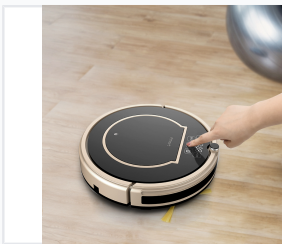

Robot Vacuum Cleaner for Pet Hair and Hard Floors

This robot vacuum cleaner is designed with a single suction system optimized for pet hair and hard floors. Its slim design allows it to navigate under furniture and clean hard-to-reach areas.

ADDITIONAL IMAGES

Overview

Smart Cleaning Solution

The E200 robot vacuum cleaner is designed to deliver efficient, autonomous cleaning for modern homes. Featuring a slim profile and powerful 1200Pa suction, it is specifically optimized for clearing pet hair and dust from hard floor surfaces. With multiple cleaning modes and intelligent sensor technology, this device ensures comprehensive coverage while protecting your furniture.