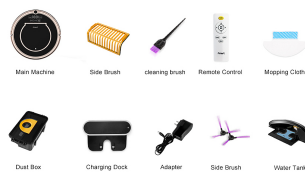

Robot Vacuum Cleaner for Pet Hair and Hard Floors

This robot vacuum cleaner is designed with a single suction system optimized for pet hair and hard floors. Its slim design allows it to navigate under furniture and clean hard-to-reach areas.

Smart, Random, Edge, Spot, Plan

Smart Features

Safety and Protection

- Six-point anti-drop sensor system
- Dual anti-collision system
- Obstacle avoidance sensors

Maintenance

Automatic Recharge

Yes

Recharge Threshold

20 %

Package Contents

Packing List

Included Components

Component

Main Machine

Side Brushes

Cleaning Brush