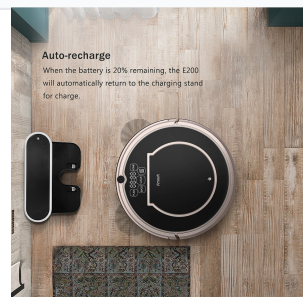

Robot Vacuum Cleaner for Pet Hair and Hard Floors

This robot vacuum cleaner is designed with a single suction system optimized for pet hair and hard floors. Its slim design allows it to navigate under furniture and clean hard-to-reach areas.

Smart, Random, Edge, Spot, Plan

Smart Features

Safety and Protection

- Six-point anti-drop sensor system
- Dual anti-collision system
- Obstacle avoidance sensors

Maintenance

Automatic Recharge

Yes

Recharge Threshold