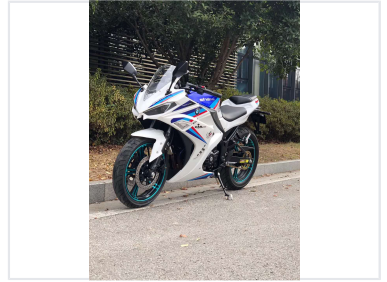

Road Racing Bicycle

This road racing bicycle is designed for optimal speed and agility on paved surfaces. It features a lightweight frame and aerodynamic profile for competitive cycling.

Overview

High-Performance Racing Bicycle

This racing bicycle is engineered for enthusiasts seeking an optimal balance of speed, handling, and sporty aesthetics. Featuring a sleek, aerodynamic profile and performance-oriented design, it is built to excel on track days and spirited road rides. With racing-inspired graphics and high-performance components, this bike delivers both visual impact and reliable performance for competitive use.

Technical Specifications

Key Features

Aerodynamic Fairing, Performance Tires, Racing Graphics

Design

Color Profile

- White base
- Blue detailing
- Blue rims

Style

Sporty • Performance-Oriented