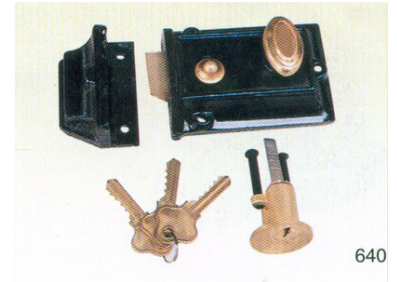

## Rim Lock Set with Keys

This rim lock set provides a robust security solution for doors. It includes a black-finished lock body, strike plate, three keys, and a brass-colored cylinder.

#### Classic Rim Lock Security

This rim lock set provides a robust and reliable security solution for doors requiring a traditional locking mechanism. The set features a durable black-finished lock body, a secure strike plate, and a brass-colored cylinder for added aesthetic contrast and functionality. Designed for ease of use and installation, it includes three standard pin tumbler keys, making it an ideal choice for residential or light commercial door security upgrades.

#### Included Components

- Lock body (black finish)
- Strike plate
- Brass-colored cylinder
- 3x Pin tumbler keys

#### Security Features

Rim Lock Mechanism, Pin Tumbler System, Surface Mounted