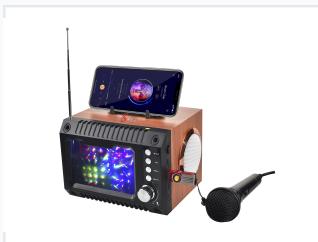

Retro-Style Wireless Speaker with Microphone Input

This wireless speaker combines retro aesthetics with modern functionality, offering Bluetooth, USB, TF card, and FM radio playback. The built-in microphone input enables karaoke and public address applications.

ADDITIONAL IMAGES

Product Overview

Retro-Style Audio Solution

This retro-style wireless speaker blends classic aesthetics with modern connectivity, making it an ideal choice for both entertainment and public address applications. Equipped with a versatile microphone input, it supports karaoke and PA functions alongside standard audio playback from USB, TF cards, and FM radio. Designed for portability and visual impact, the unit features a built-in mobile holder, dynamic LED display, and an external removable battery box for extended use.

Audio Performance

Output Power

5 W

Output Power per Channel

Speaker Driver Size

52 mm

Connectivity & Power

Bluetooth Version

5.0 JL

Bluetooth Range

10 M

Battery Capacity

1200 MAH

Features

Supported Functions

USB, TF Card, FM Radio, Microphone Input, Mobile Holder, LED Display, Antenna