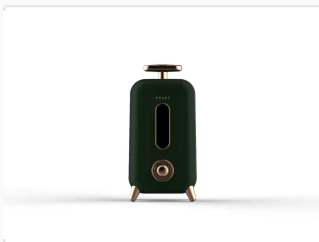

Retro Style Air Humidifier

This humidifier improves air quality by adding moisture to the environment. It features a retro-inspired design with elegant metal accents and a transparent water level window.

ADDITIONAL IMAGES

Product Overview

Retro-Inspired Air Quality Solution

This humidifier combines a sleek, retro-inspired aesthetic with functional air quality improvement capabilities. Designed with rounded edges and elegant metal accents, it serves as a stylish addition to any bedroom or office space. The unit features a rotary knob for precise humidity control and a convenient water level window, ensuring easy operation and maintenance.

Design & Build

Style	Retro
Accents	Metal accents, Gold accents

Features

Key Features

- Transparent water level window
- Top-mounted handle for portability
- Quiet operation
- Compact size

Control Method	Rotary knob
----------------	-------------