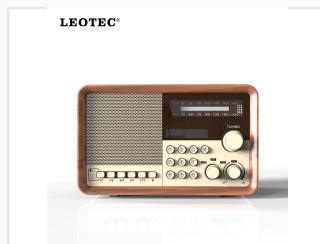

Retro Digital Radio with AM/FM, USB, and Bluetooth

This retro-styled digital radio combines classic aesthetics with modern functionality. It features AM/FM bands, digital tuning, USB, TF card, AUX inputs, and Bluetooth connectivity for versatile playback.

ADDITIONAL IMAGES

Product Overview

Vintage Design, Modern Performance

This retro-styled digital radio seamlessly blends classic aesthetics with contemporary audio technology. Housed in a durable wooden cabinet, it offers a nostalgic look while delivering reliable performance for both home and portable use. With support for traditional radio bands and modern digital inputs, it is a versatile audio solution for any environment.

Audio & Connectivity

Input Options

- USB
- AUX
- TF Card
- Bluetooth

Radio Bands

AM, FM

Features & Controls

Key Features

Numeric Keypad • Digital Display • Volume Control • Mode Selection • Preset Tuning