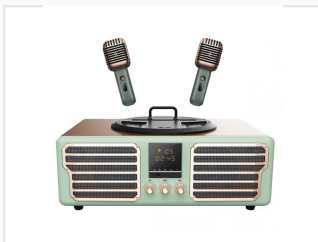

Retro Bluetooth Karaoke Speaker with Dual Microphones

This Bluetooth karaoke speaker features a retro design with front-facing speaker grills and a turntable-like top. It comes with two wireless microphones for duet karaoke sessions and supports Bluetooth connectivity.

ADDITIONAL IMAGES

Overview

Retro Aesthetic Meets Modern Audio

This retro-styled Bluetooth karaoke speaker combines a classic vintage design with modern audio capabilities, perfect for home entertainment. It features a 2.1 channel speaker system with Super Bass EQ for high-fidelity sound output. Equipped with dual wireless microphones, it is designed for seamless duet karaoke sessions and versatile indoor use.

Audio Performance

Channel Configuration	2.1 Channel
Key Audio Features	Super Bass EQ, Hi-Fi Wireless Audio, Dual Microphone Support

Design & Interface

Control Interface

- Volume Control Knob
- Tone Adjustment Knob
- Microphone Input Control
- Digital Playback Display

Design Style

Retro • Classic • Vintage Aesthetic

Connectivity

Connectivity	Bluetooth Wireless
--------------	--------------------