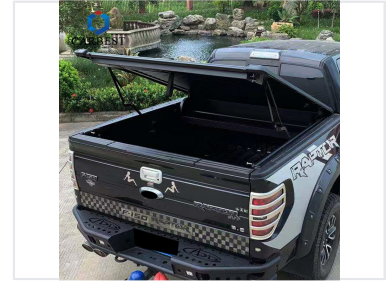

# Retractable Truck Bed Tonneau Cover

This retractable tonneau cover enhances the security and protection of truck beds. Its retractable design allows easy access while providing a secure barrier against weather and theft.

## ADDITIONAL IMAGES

### Multifunction Retractable Tonneau Cover

This multifunction retractable tonneau cover is engineered to provide superior protection and security for your truck bed. Its durable construction offers a sleek, low-profile design that enhances the appearance of your vehicle while providing excellent weather resistance. The smooth retractable mechanism allows for easy opening and closing, ensuring quick, convenient access to your cargo while keeping it safe from the elements.

### Key Features

- Retractable and openable design
- Easy installation process
- Waterproof protection
- Low-profile aesthetic
- Enhanced security for cargo