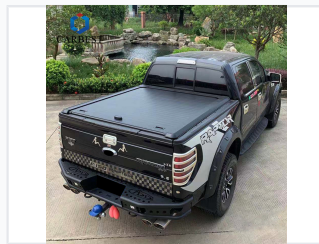

# Retractable Truck Bed Tonneau Cover

This retractable tonneau cover enhances the security and protection of truck beds. Its retractable design allows easy access while providing a secure barrier against weather and theft.

## ADDITIONAL IMAGES

### Multifunction Retractable Tonneau Cover

This multifunction retractable tonneau cover is engineered to provide superior protection and security for your truck bed. Its durable construction offers a sleek, low-profile design that enhances the appearance of your vehicle while providing excellent weather resistance. The smooth retractable mechanism allows for easy opening and closing, ensuring quick, convenient access to your cargo while keeping it safe from the elements.