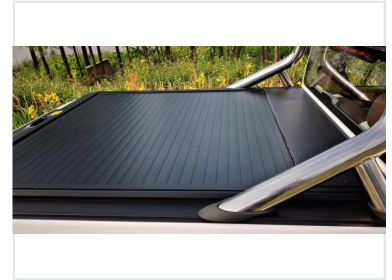

Retractable Truck Bed Tonneau Cover

This retractable tonneau cover is designed for pickup trucks, offering cargo security and weather protection. The cover features a durable, slatted design that allows for smooth retraction and extension.