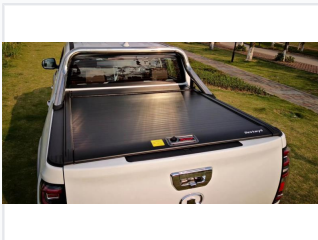

ADDITIONAL IMAGES

Product Overview

Premium Retractable Tonneau Cover

This retractable tonneau cover is engineered for modern pickup trucks, offering a robust solution for cargo security and weather protection. Featuring a durable, slatted design, it allows for smooth retraction and extension to accommodate various cargo sizes. The integrated control panel with a digital display enhances user convenience, while the sleek black finish complements the vehicle's aesthetic.

Design & Construction

Compatible Accessories

- Chrome roll bar compatible

Control & Operation