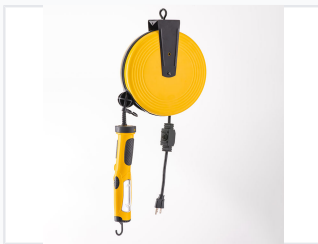

Retractable Cord Reel with LED Work Light

This retractable cord reel features an integrated LED work light for illuminating workspaces. It is designed for convenient power access in workshops, garages, and other areas.

ADDITIONAL IMAGES

Product Overview

Versatile Power Solution

This retractable cord reel is designed for professional and industrial environments, providing flexible power access in workshops, garages, and job sites. It features a durable housing with a built-in LED work light, ensuring visibility while you work. The convenient retractable mechanism and mounting options make it an essential tool for efficient cable management and safety.

Technical Specifications

Cord Length	50 FT
Plug Type	NEMA 5-15P
Cable Specifications	SJT 18/2, 105 , VW-1

Features

Integrated Features

- LED Work Light
- Retractable Mechanism
- Mounting Bracket
- Storage Hook
- Magnetic Mount

Key Metrics

50 FT

Cord Length

105 °C

Max Temperature Rating