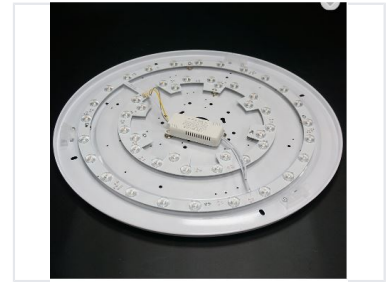

# Retractable Blade LED Ceiling Fan

This decorative ceiling fan features retractable blades that conceal when not in use. It includes an integrated LED lighting system for ambient illumination.

## ADDITIONAL IMAGES

### Modern Retractable Ceiling Fan

This 42-inch retractable ceiling fan combines efficient air circulation with integrated LED lighting, perfect for modern living spaces. The design features a pure copper DC motor for reliable performance and quiet operation. With retractable blades that hide when not in use, it offers a clean, minimalist aesthetic suitable for bedrooms, living rooms, or dining areas.

## Technical Specifications

|                |                      |
|----------------|----------------------|
| Size           | 42 inch              |
| Motor Power    | 30 W                 |
| Motor Type     | Pure Copper DC Motor |
| Blade Count    | 3                    |
| Blade Material | ABS                  |