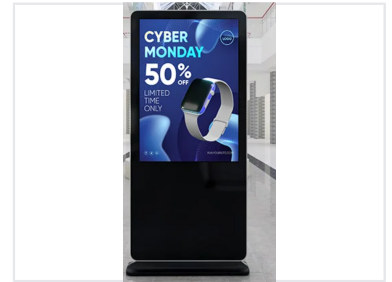

Retail Digital Signage Display

This digital signage display is designed for retail environments, offering a dynamic platform for advertising and information dissemination. The sleek, modern design features a high-resolution screen for vibrant visuals, ideal for showcasing promotions, product details, or brand messaging.

Overview

Retail Digital Signage Solution

This professional-grade digital signage display is engineered specifically for retail environments, providing a dynamic platform for advertising and customer engagement. Featuring a sleek, modern design with a robust black enclosure, it ensures high-resolution visual output for promotions and brand messaging. The freestanding unit is designed for versatility, supporting various media formats to help businesses easily update content and drive sales.

Design & Build

Form Factor	Freestanding
Enclosure Color	Black

Features

Supported Media

- Images
- Promotional Graphics
- Brand Messaging

Intended Application	Retail, Advertising, Information Dissemination, Promotional Display
Content Management	Yes