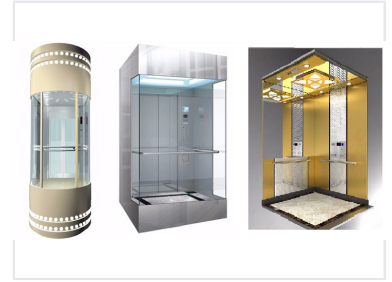

Residential Elevator with Panoramic Glass Cabin

This residential elevator provides a seamless vertical transportation solution. Its transparent, cylindrical cabin offers panoramic views and a modern aesthetic.

ADDITIONAL IMAGES

Overview

Premium Residential Vertical Transportation

This residential lift offers a seamless and stylish vertical transportation solution designed for modern home applications. Featuring a transparent, cylindrical cabin design, it provides panoramic views while maintaining a sleek, modern aesthetic. Engineered with high-quality materials, the system ensures both durability and safety, incorporating advanced control systems for smooth and reliable operation.