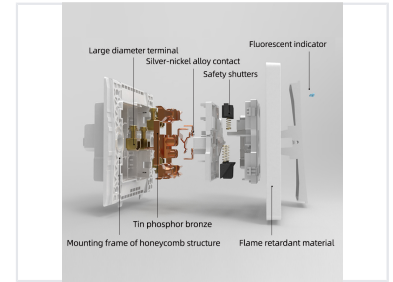

# Residential and Commercial Socket Outlet

This socket outlet is suitable for residential and commercial applications. It features multiple plug configurations and durable construction for reliable power connectivity.

## ADDITIONAL IMAGES