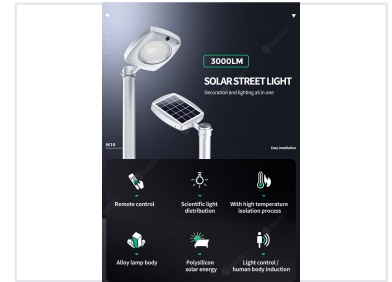

Remote Controlled Waterproof Solar Garden Light

This solar garden light features remote control operation and a durable aluminum alloy case. It combines warm and pure white LEDs to provide glare-free lighting.

ADDITIONAL IMAGES

Product Overview

Solar-Powered Outdoor Illumination

This high-performance solar garden light combines robust aluminum alloy construction with advanced lighting technology for reliable outdoor use. Designed for versatility, it features dual-tone warm and pure white LEDs with a wide-angle arm design to ensure glare-free, efficient illumination. With integrated remote control, users can easily manage lighting modes and timers, while the intelligent battery indicator provides clear status updates.

Technical Specifications

Lumen Output

3000 LM
Max Brightness

Durability Ratings

Waterproof, IK10 Rated, High-Temperature Isolation

Body Material

Aluminum Alloy

Performance & Technology