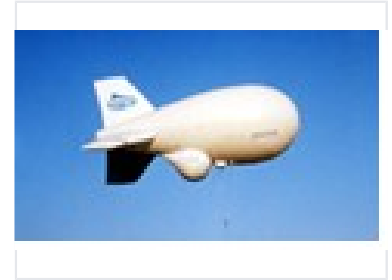

Remote Controlled Advertising Airship

This remote-controlled airship is designed for surveillance, advertising, and aerial photography. It features a durable envelope, an efficient propulsion system, and stable flight characteristics.

Product Overview

Professional Aerial Platform

This high-performance remote-controlled airship is engineered for versatile professional applications, including large-scale advertising, surveillance, and aerial photography. Featuring a durable, aerodynamically efficient envelope and a stable propulsion system, it ensures reliable operation in diverse environmental conditions. The advanced remote control system enables precise maneuvering, providing professionals with a reliable platform for extended flight missions.